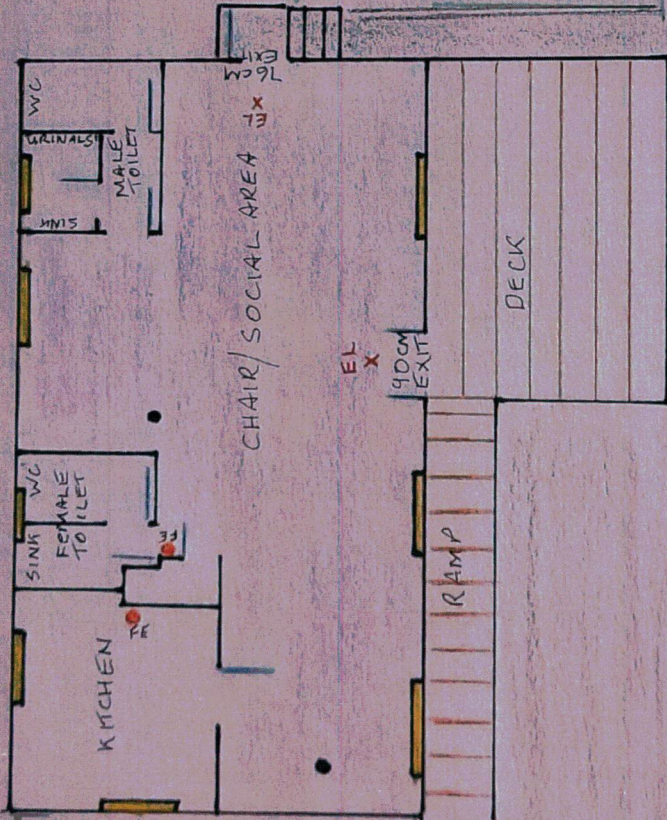

LITY PLAN 1:2,500

ARDENTINNY BOWLING CLUB

Ardentinnny Bowling Club

Google

ARDENTINNY BOWLING CLUBHOUSE SCALE 1CM:1M

• POP UP/MOBILE BAR PLACEMENT, DEPENDENT UPON EVENT TYPE

- DENOTES INDOOR SEATING/SOCIAL AREA
- DENOTES WINDOW
- DENOTES DOOR
- FE DENOTES FIRE EXTINGUISHER
- ✕ EL DENOTES EMERGENCY EXIT LIGHT
- ▨ DENOTES DECKING - OUTDOOR SEATING AREA
- ▨ DENOTES CONCRETE PATH/SEATING AREA
- ▨ DENOTES GRASS SEATING AREA